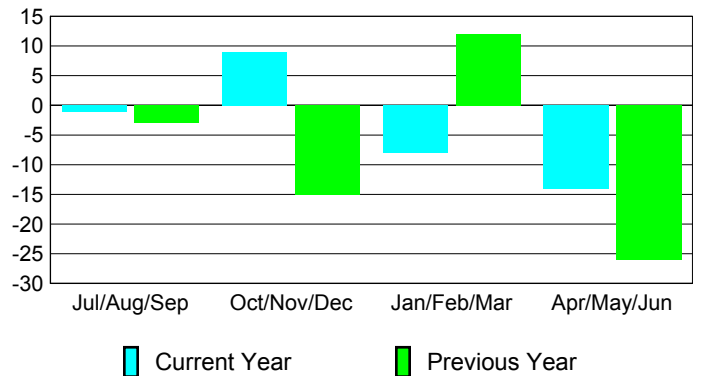

Gender Comparison 2008-2009

Jul/Aug/Sep

Oct/Nov/Dec

Jan/Feb/Mar

Apr/May/June

Male

Female