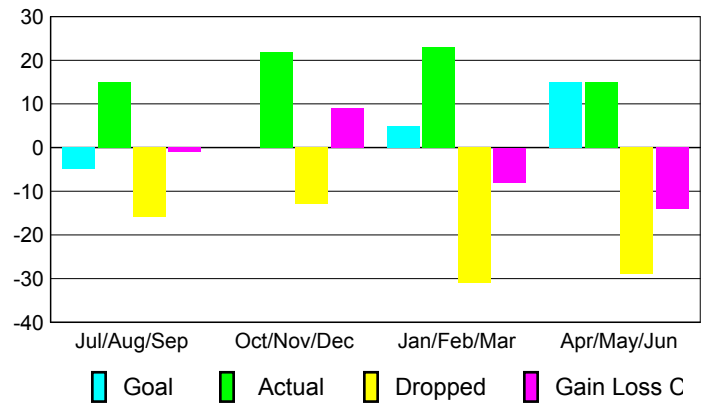

Membership Results 2008-2009

Goal, New, Dropped, Gain/Loss

Comparison of Membership Gain/Loss

Current Year Compared to the Previous Year